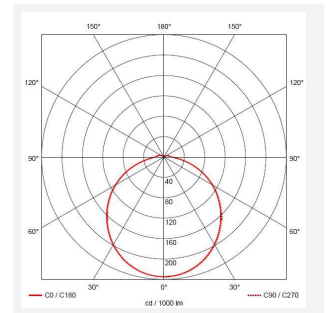

# Astro

**Astro CCT 1 Corridor Function White**  
**Code: AALED1/WV/CCT/CF**

<b>Category</b>	Bulkheads
<b>Application</b>	Ancillary, Commercial, Education, Healthcare, Industrial, Outdoor
<b>Specification</b>	Architectural

## PRODUCT FEATURES

- All polycarbonate multi-purpose LED square bulkhead suitable for ancillary areas and industrial applications
- Internal CCT selector switch allows the installer to choose the CCT between 3000K and 4000K
- Unique Visiluxe diffuser allows 90% light transmission from LED source for increased performance
- Push fit feed-in, feed-out terminals for speed and ease of installation
- Supplied c/w optional trim attachment which provides a more commercially aesthetic appearance
- Instant light output and unlimited switching

GENERAL INFORMATION	
Wattage	7W
Lumens Delivered	650lm (4000K)
Lm/W	90lm/W (4000K)
Beam Angle	115
CRI	80
CCT	3000/4000K
Input	220/240V
Operating Temp	-10°C - 40°C
SDCM	6

TECHNICAL INFORMATION	
Light Source	LED
Colour / Finish	White / Visiluxe
IP Rating	IP65
Class Protection	2
Internal / External	Internal / External
Surface / Recessed / Suspended	Ceiling, Wall
Lumen Depreciation	L70 60,000h
Warranty (Years)	5
CE Mark	Yes