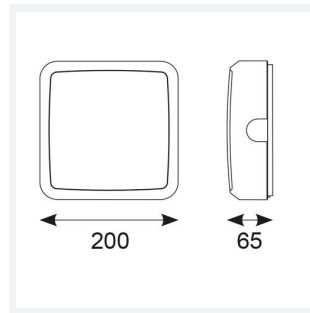

# Astro

**Astro CCT 1 Corridor Function White**  
**Code: AALED1/WV/CCT/CF**

<b>Category</b>	Bulkheads
<b>Application</b>	Ancillary, Commercial, Education, Healthcare, Industrial, Outdoor
<b>Specification</b>	Architectural

## PRODUCT FEATURES

- All polycarbonate multi-purpose LED square bulkhead suitable for ancillary areas and industrial applications
- Internal CCT selector switch allows the installer to choose the CCT between 3000K and 4000K
- Unique Visiluxe diffuser allows 90% light transmission from LED source for increased performance
- Push fit feed-in, feed-out terminals for speed and ease of installation
- Supplied c/w optional trim attachment which provides a more commercially aesthetic appearance
- Instant light output and unlimited switching

GENERAL INFORMATION	
Wattage	7W
Lumens Delivered	650lm (4000K)
Lm/W	90lm/W (4000K)
Beam Angle	115
CRI	80
CCT	3000/4000K
Input	220/240V
Operating Temp	-10°C - 40°C
SDCM	6

TECHNICAL INFORMATION	
Light Source	LED
Colour / Finish	White / Visiluxe
IP Rating	IP65
Class Protection	2
Internal / External	Internal / External
Surface / Recessed / Suspended	Ceiling, Wall
Lumen Depreciation	L70 60,000h
Warranty (Years)	5
CE Mark	Yes